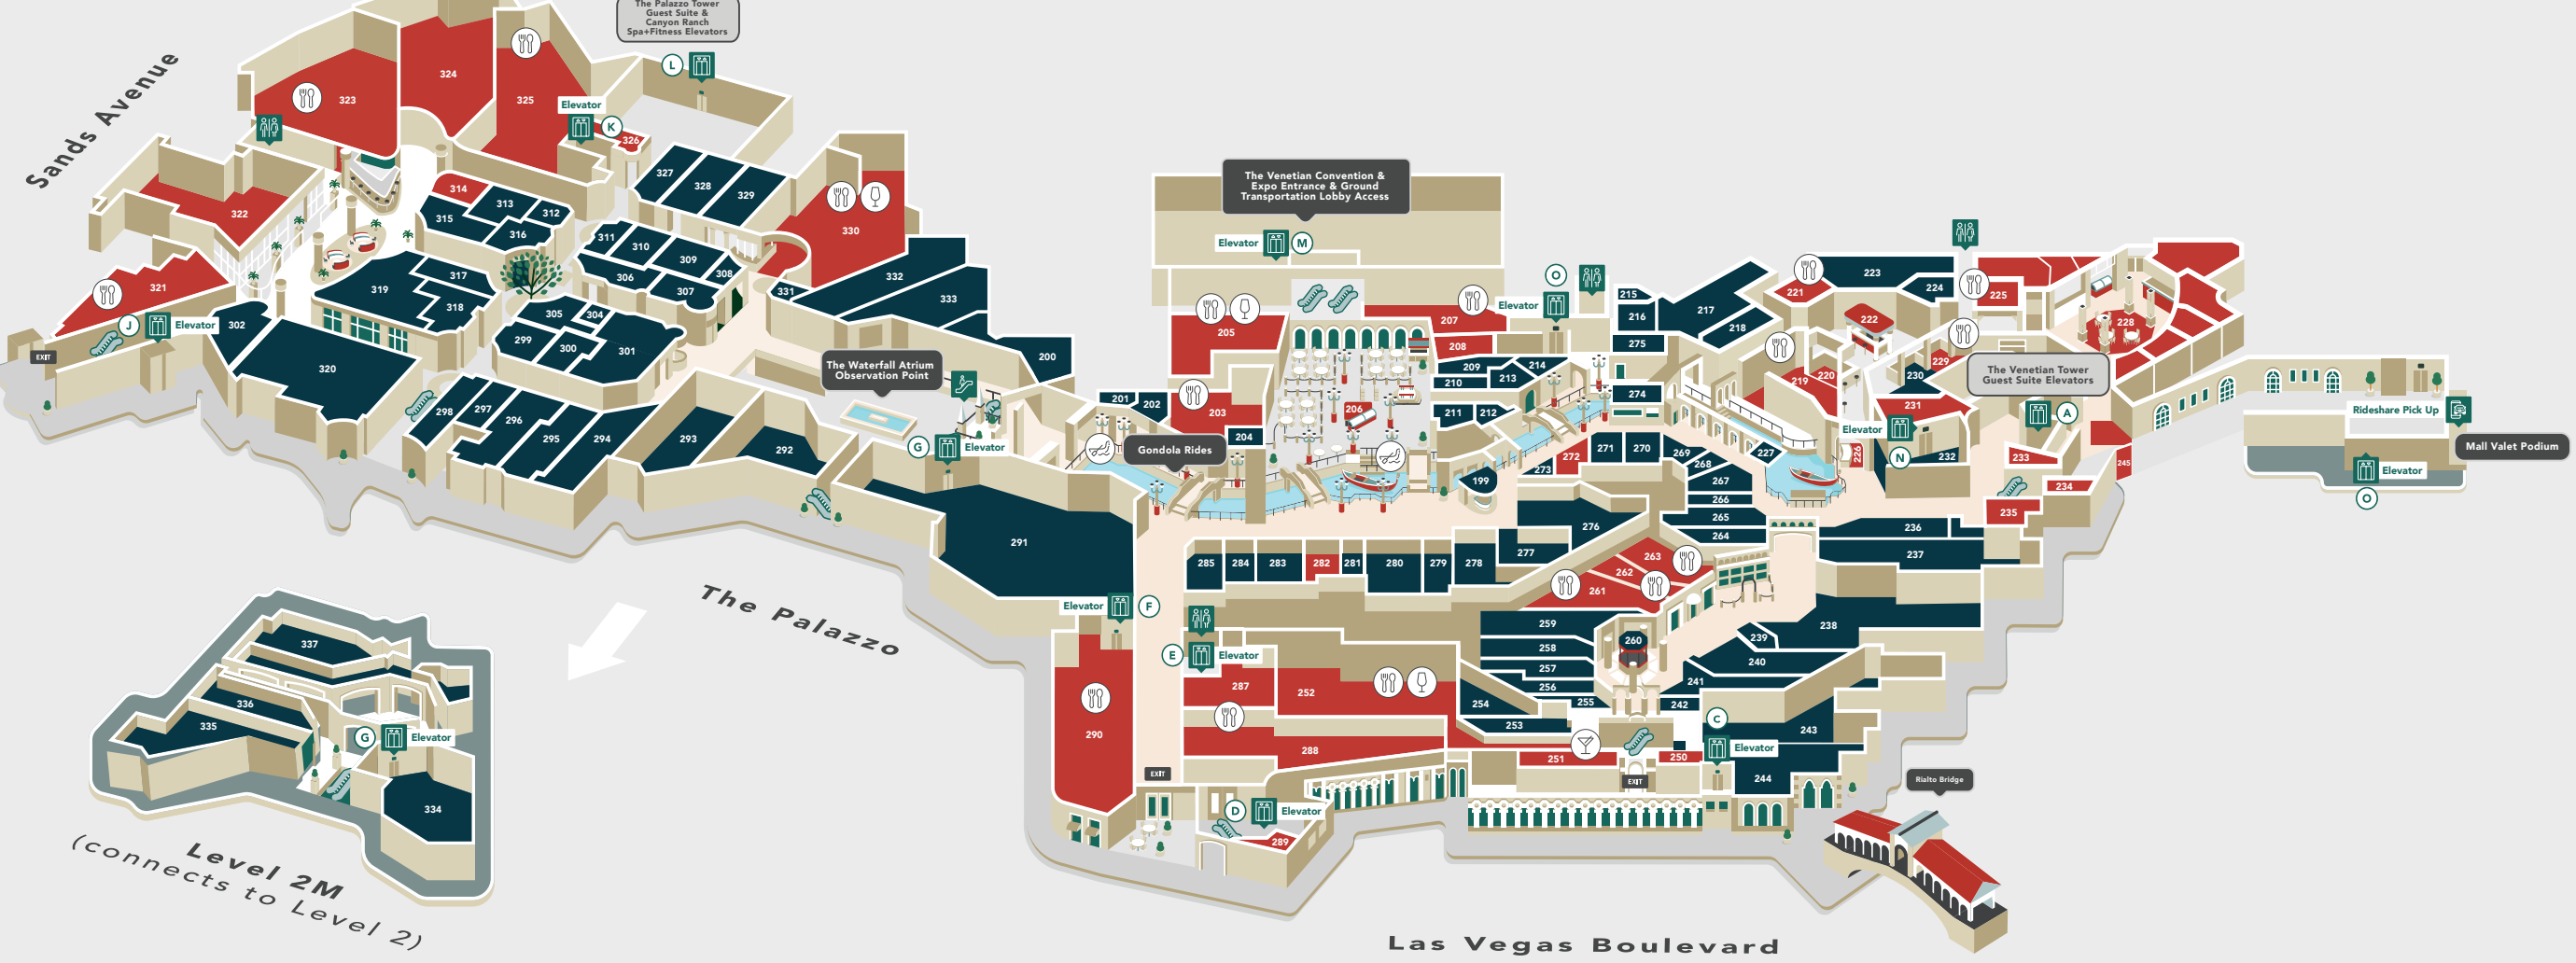

**Hong Kong Café, Level 1, 140**  
 Discover this high-end, modern Chinese restaurant centrally located in the casino.

**Matteo's Ristorante Italiano, Level 1, 102**  
 Fresh, seasonal, and regionally sourced ingredients recreate a traditional Italian fare at Matteo's Ristorante Italiano.z

**Mott 32, Level 1, 152**  
 Showcasing authentic flavors from Cantonese, Szechuan, and Beijing cultures, their menu focuses on farm-to-table ingredients for maximum freshness and flavor.

**SUGARCANE raw bar grill, Level 1, 105**  
 Globally inspired small plates come from three kitchen concepts – an open fire grill, raw bar, and traditional kitchen – overseen by award-winning chef and partner Timon Balloo.

**SUSHISAMBA, Level 2, 323**  
 From the sizzling meats of the robata grill to super-fresh sushi, sashimi, and ceviche, SUSHISAMBA has something for everyone.

**WAKUDA, Level 1, 148**  
 Savor spins on Japanese classics by Two-Michelin-star chef Tetsuya Wakuda. Modern Japanese is redefined through omakase, izakaya, and late-night menus.

**Yardbird, Level 1, 133**  
 Head to Yardbird, a house of worship to farm-fresh ingredients, classic Southern cooking, culture, and hospitality.

**LEVEL 2**

- LEGEND**
- FOOD & LOUNGES
  - SHOPPING & ENTERTAINMENT
  - CASINO
  - RESTROOM
  - ELEVATOR
  - ESCALATOR
  - WINE
  - RESTAURANT
  - GONDOLA
  - GAMING - ETG
  - POKER ROOM
  - COCKTAIL