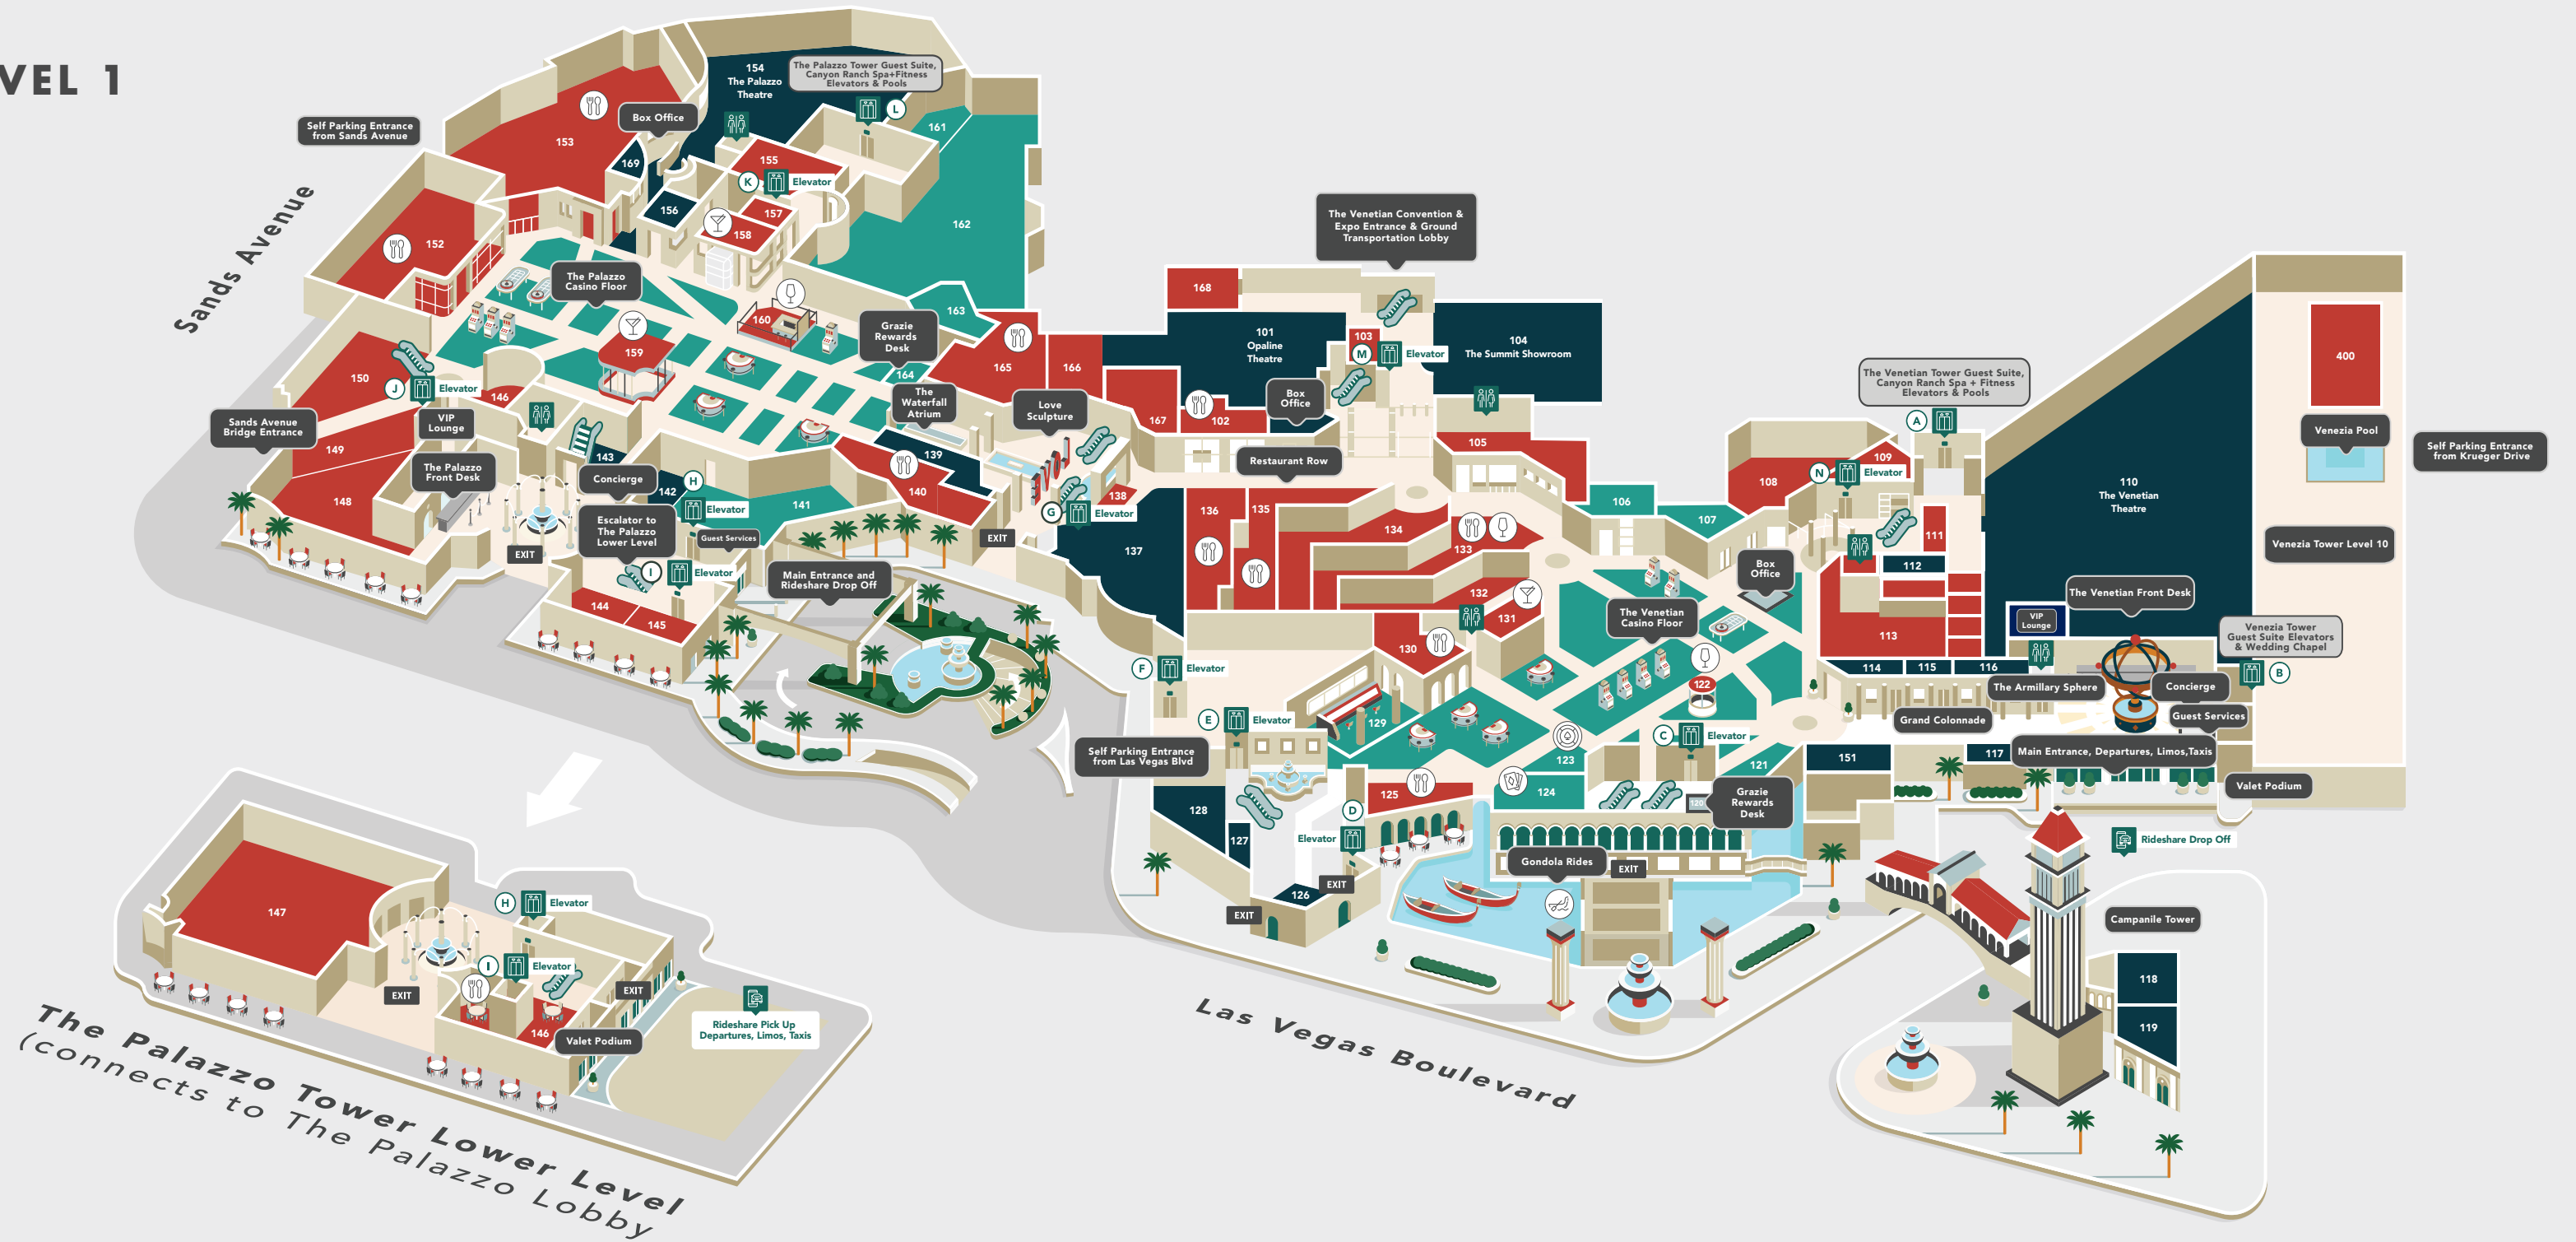

# THE VENETIAN RESORT

LAS VEGAS

## LEVEL 1

**The Palazzo Tower Lower Level**  
(connects to The Palazzo Lobby)

### HALLWAY/SUITE LOCATORS

Use your suite number to find your resort location. The first number indicates the floor, followed by tower/hallway and your suite number.

The Venetian® tower suites: 100-300

Venezia tower suites: 400-600

### POOLS, SPA & PRESTIGE CLUB LOUNGE

The Venetian Pools	4th Floor
The Palazzo Pools	3rd Floor
Venezia Pool	Venezia tower lobby level
The Aquatic Club	3rd Floor of The Palazzo tower
Tao Beach Dayclub	4th Floor of The Venetian tower, but only accessible through Tao Bistro in Grand Canal Shoppes®
Prestige Club Lounge	36th Floor of The Venetian tower 23rd Floor of The Palazzo tower
Canyon Ranch® Spa + Fitness	4th Floor of The Venetian tower 3rd Floor of The Palazzo tower